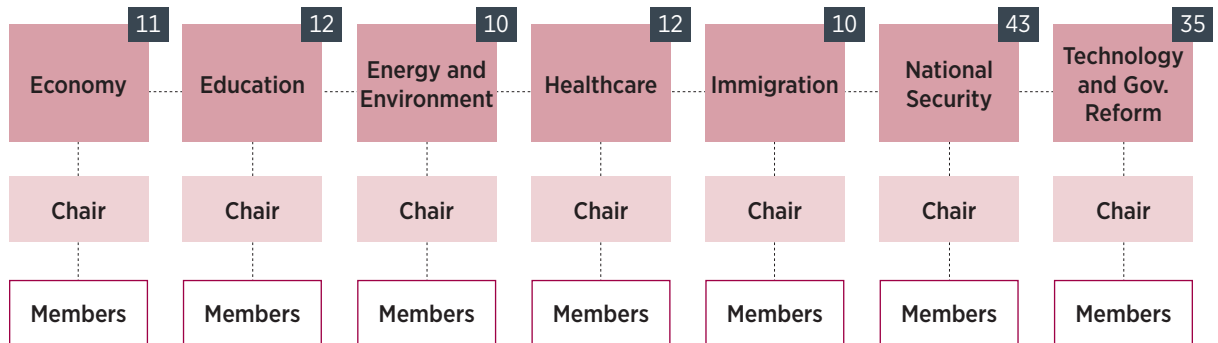

Obama-Biden Transition Project Policy Working Groups Organizational Chart

PARTNERSHIP FOR PUBLIC SERVICE
CENTER *for* PRESIDENTIAL TRANSITION

The Partnership's Center for Presidential Transition implements the Ready to Govern® initiative, which provides critical assistance and information to presidential candidates, helping them navigate the transition process and institutionalizing the efficient and secure transfer of power that our country deserves.

For original transition documents and additional resources, templates and tools, visit presidentialtransition.org.