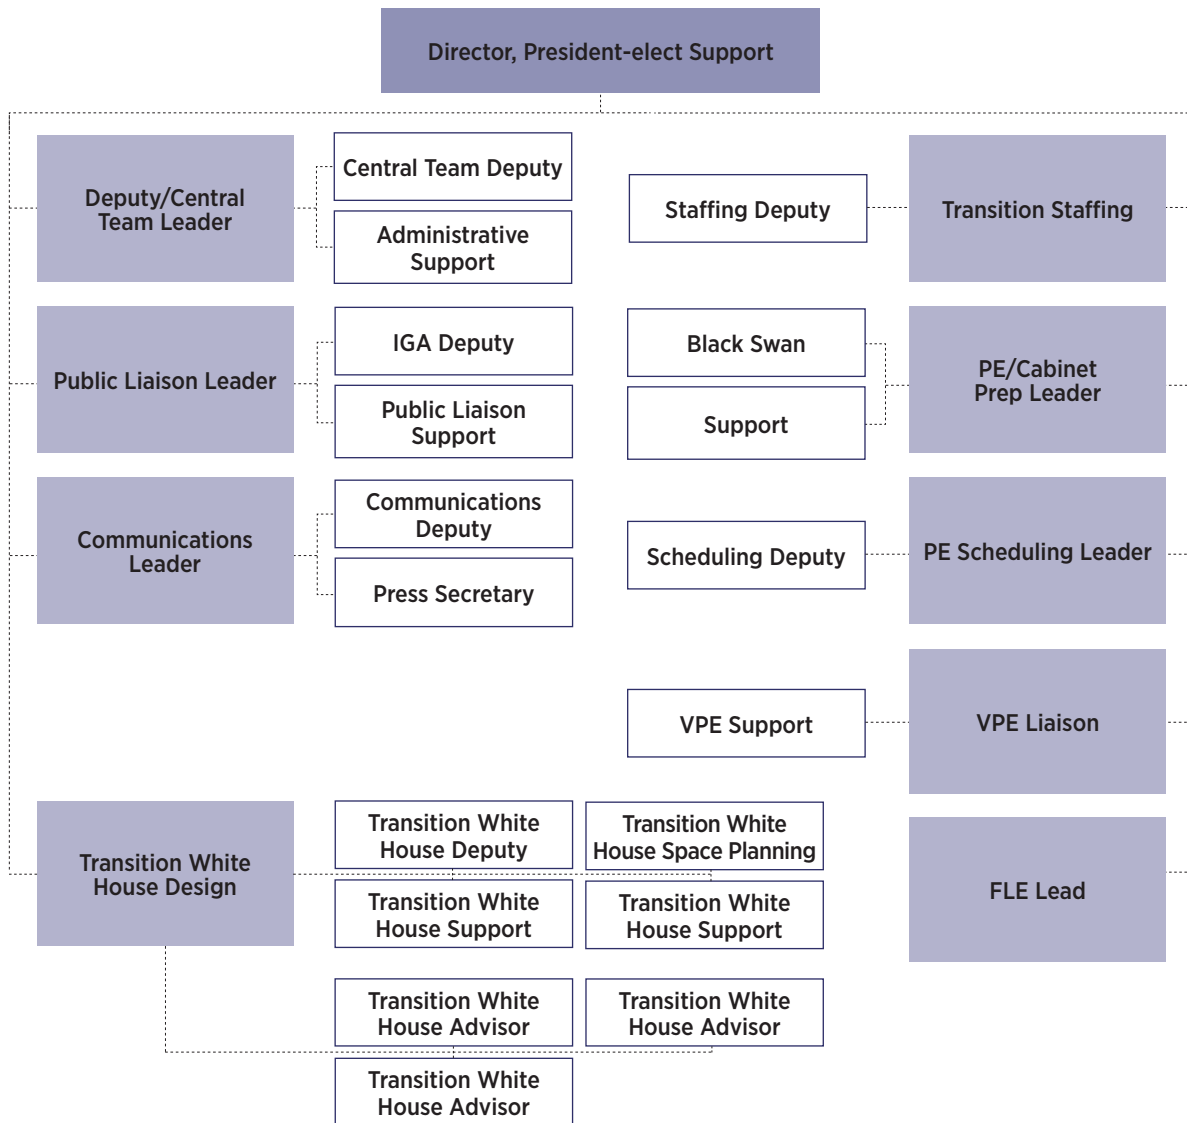

## Romney Readiness Project President-elect Support Organizational Chart

PARTNERSHIP FOR PUBLIC SERVICE

CENTER *for* PRESIDENTIAL TRANSITION

The Partnership's Center for Presidential Transition implements the Ready to Govern® initiative, which provides critical assistance and information to presidential candidates, helping them navigate the transition process and institutionalizing the efficient and secure transfer of power that our country deserves.

For original transition documents and additional resources, templates and tools, visit [presidentialtransition.org](http://presidentialtransition.org).

PARTNERSHIP FOR PUBLIC SERVICE

CENTER *for* PRESIDENTIAL TRANSITION

---

The Partnership's Center for Presidential Transition implements the Ready to Govern® initiative, which provides critical assistance and information to presidential candidates, helping them navigate the transition process and institutionalizing the efficient and secure transfer of power that our country deserves.