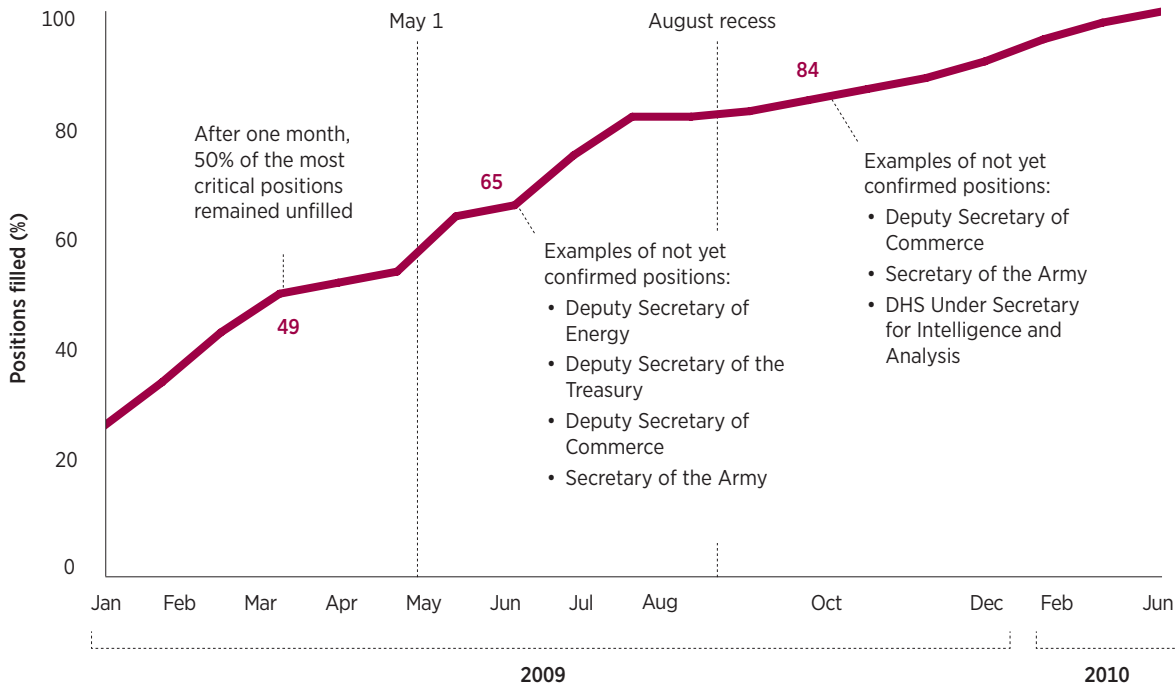

## Fill-Rate of Approximately 60 Priority PAS Positions

PARTNERSHIP FOR PUBLIC SERVICE

CENTER for PRESIDENTIAL TRANSITION

The Partnership's Center for Presidential Transition helps ensure the efficient transfer of power that our country deserves. The Center's Ready to Govern® initiative assists candidates with the transition, works with Congress to reform the transition process, develops management recommendations to address our government's operational challenges, and trains new political appointees.