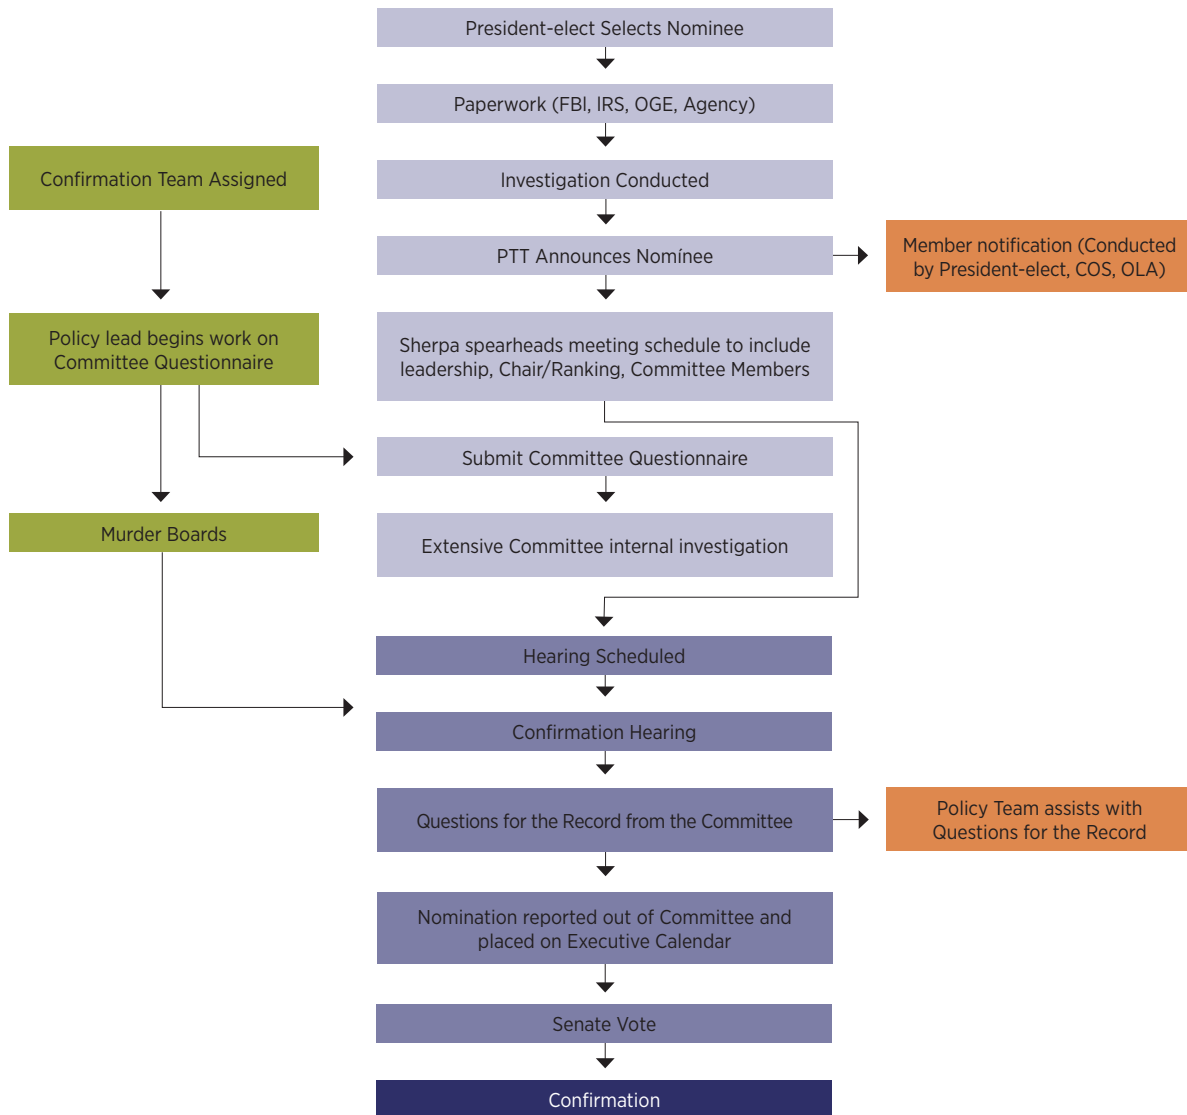

General Confirmation Flow Chart

PARTNERSHIP FOR PUBLIC SERVICE

CENTER for PRESIDENTIAL TRANSITION

The Partnership's Center for Presidential Transition helps ensure the efficient transfer of power that our country deserves. The Center's Ready to Govern® initiative assists candidates with the transition, works with Congress to reform the transition process, develops management recommendations to address our government's operational challenges, and trains new political appointees.

For original transition documents and additional resources, templates and tools, visit presidentialtransition.org.